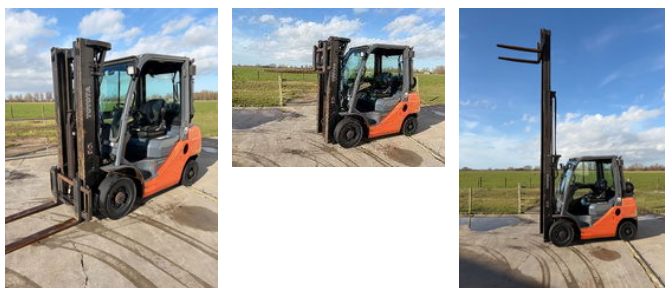

VEMA MACHINERY

forklifts, machinery & parts

Toyota 08-fgf25 triplo heftruck lpg gas

General characteristics

Brand	Toyota
Subcategory	Forklift
Year of construction	2008
Condition	Used
General state	Very good
Fuel	LPG

Properties

Max. lifting capacity	2.500kg
Lifting height	4.700mm
Mast type	Triplex

Toyota 08-fgf25 triplo heftruck lpg gas

Accessories